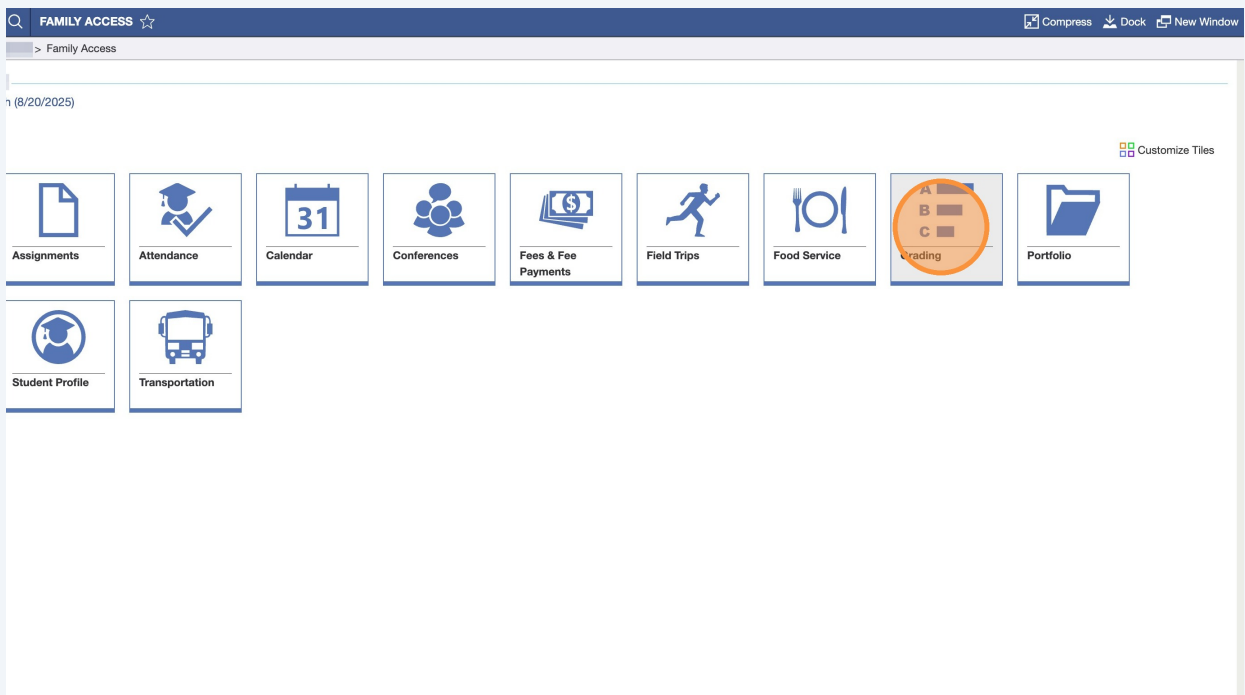

# How to View Grades and Missing Assignments in Skyward

Learn how to navigate your student's portal to quickly identify and track overdue schoolwork. This guide provides a simple path to help you monitor academic progress and ensure no assignments are overlooked.

## Access Grades

1 Click Grading tile on dashboard.